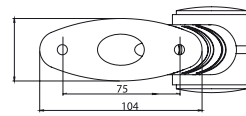

**DORSE DIŞ İŞARET LAMBA
TRAILER END - OUTLINE MARKER LAMP**

Özellik / Spec.	Marstech Ref. No
24V	M 720206