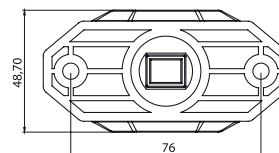

DORSE DIŞ İŞARET LAMBA
TRAILER END - OUTLINE MARKER LAMP

Özellik / Spec.	Marstech Ref. No
24V	M 720204