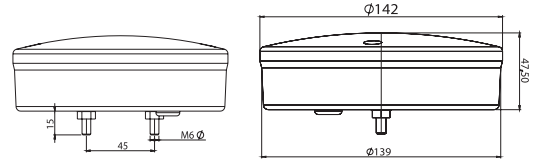

**FONKSİYONEL STOP LAMBA
MULTIFUNCTION REAR LAMP**

Stop / Park / Sinyal
Stop / Tail / Direction Indicator

Özellik / Spec	Yön / Position	Marstech Ref. No
24V	RH = LH	M 720101
12V	RH = LH	M 720102
Cam / Lens	RH = LH	M 720128