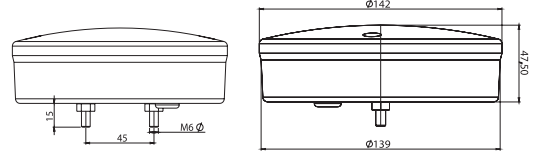

**FONKSİYONEL STOP LAMBA
MULTIFUNCTION REAR LAMP**

**Sinyal / Park / Stop
Direction Indicator / Tail / Stop**

Özellik / Spec	Yön / Position	Marstech Ref. No
24V	RH = LH	M 720104