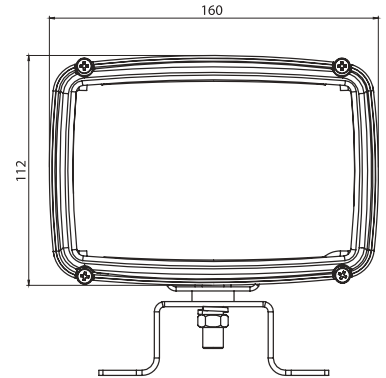

Opsiyon :

- H3 12V 55W

- Options :

- H3 12V 55W

 Ampül / Bulb : 1 x H3, 24 V

Marstech  
Ref. No

M 710511

Marstech  
Ref. No