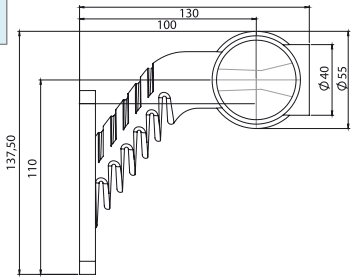

**DORSE DIŞ İŞARET LAMBA
TRAILER END - OUTLINE MARKER LAMP**

Özellik / Spec.	Marstech Ref. No
24V	M 720206