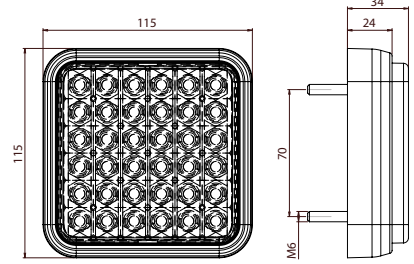

KARE LED GERİ SİS LAMBA / SQUARE LED REAR FOG LAMP

Özellik / Spec	Yön / Position	Marstech Ref. No
24V	RH = LH	M 720117