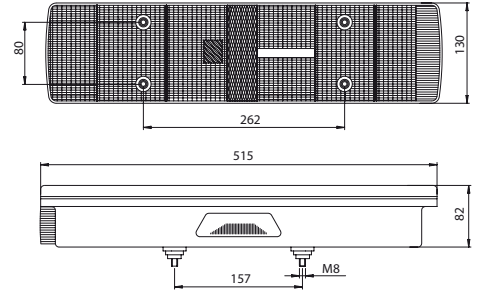

E

Fonksiyonlar / Functions

1. 1 - Stop / Stop
2. 2 - Sinyal / Direction Indicator
3. 3 - Şase / Ground
4. 4 - Geri Sis / Rear Fog
5. 5 - Geri Vites / Reverse
6. 6 - Park & İşaret / Tail & Side Marker
7. 7 - Boş / Not Used

STOP LAMBA / REAR LAMP

Yan Soketli / Side Connector

Socket	Bağlantı Tip Connector Type	Plakalık Lamba License Plate Lamp	Yön Position	Marstech Ref. No	Oem No
	Schlemmer Socket	●	Sol / LH	M 511610	3981455
			Sağ / RH	M 511611	3981456
	AMP 1,5	●	Sol / LH	M 611610	
			Sağ / RH	M 611611	
	Tesisatlı W-Cable	●	Sol / LH	M 511418	
			Sağ / RH	M 511419	
	Tesisatsız W-O Cable		Sol / LH	M 611418	
			Sağ / RH	M 611419	
	Cam Lens		RH = LH	M 511612	1380819

Ampül / Bulb : 4 x P 21W, 3 x R 10W

E

Fonksiyonlar / Functions

1. 1 - Stop / Stop
2. 2 - Sinyal / Direction Indicator
3. 3 - Boş / Not Used
4. 4 - Geri Sis / Rear Fog
5. 5 - Geri Vites / Reverse
6. 6 - Park & İşaret / Tail & Side Marker
7. 7 - Şase / Ground

STOP LAMBA / REAR LAMP

Yan Soketli / Side Connector

Socket	Bağlantı Tip Connector Type	Plakalık Lamba License Plate Lamp	Yön Position	Marstech Ref. No	Oem No
	AMP 1,5	●	Sol / LH	M 611617	20565103
			Sağ / RH	M 611618	20565106
	Geri İkaz Sireni Back Alarm Sys.		Sağ / RH	M 611667	
	Cam Lens		RH = LH	M 611629	20565107

Ampül / Bulb : 4 x P 21W, 3 x R 5W