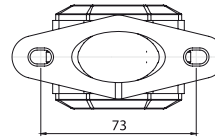

DORSE DIŞ İŞARET LAMBA
TRAILER END - OUTLINE MARKER LAMP

Özellik / Spec.	Marstech Ref. No
24V	M 720203