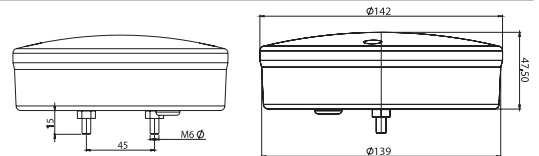

**FONKSİYONEL STOP LAMBA
MULTIFUNCTION REAR LAMP**

Geri Vites / Geri Sis
Reverse / Rear Fog

Özellik / Spec	Yön / Position	Marstech Ref. No
24V	RH = LH	M 720103
Cam / Lens	RH = LH	M 720129