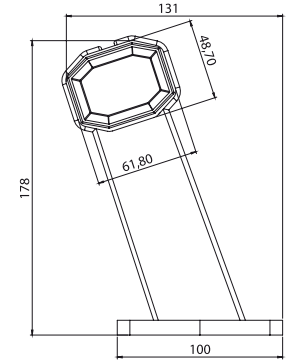

DORSE DIŞ İŞARET LAMBA
TRAILER END - OUTLINE MARKER LAMP

Özellik / Spec.	Marstech Ref. No
24V	M 720202