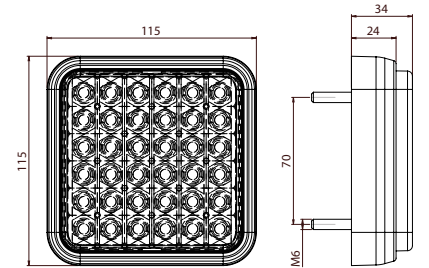

KARE LED SİNYAL LAMBA / SQUARE LED INDICATOR LAMP

Özellik / Spec	Yön / Position	Marstech Ref. No
24V	RH = LH	M 720115