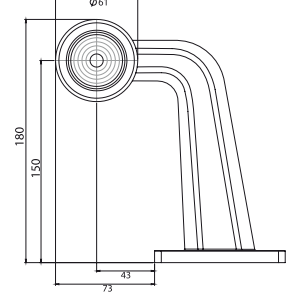

**DORSE DIŞ İŞARET LAMBA
TRAILER END - OUTLINE MARKER LAMP**

Özellik / Spec.	Marstech Ref. No
24V	M 720209