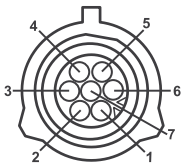

STOP LAMBA / REAR LAMP

Yan Soketli / Side Connector

Socket	Bağlantı Tip Connector Type	Plakalık Lamba License Plate Lamp	Yön Position	Marstech Ref. No	Oem No
	Schlemmer Socket	●	Sol / LH	M 511613	20507627
			Sağ / RH	M 511614	20507624
	Geri İkaz Sireni Back Alarm Sys.		Sağ / RH	M 611669	
	Tesisatlı W-Cable	●	Sol / LH	M 611613	
			Sağ / RH	M 611614	
	Cam Lens		RH = LH	M 511615	20425732

Ampül / Bulb : 4 x P 21W, 2 x R 5W

VOLVO

FH

2013 →

E