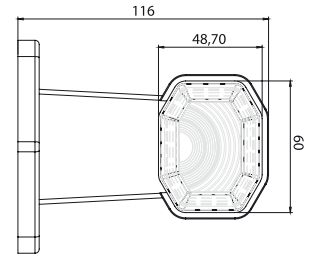

DORSE DIŞ İŞARET LAMBA
TRAILER END - OUTLINE MARKER LAMP

Özellik / Spec.	Marstech Ref. No
24V	M 720203