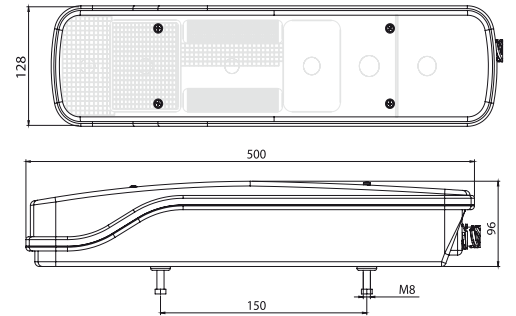

Fonksiyonlar / Functions

1. 1 - Stop / Stop
2. 2 - Sinyal / Direction Indicator
3. 3 - Boş / Not Used
4. 4 - Geri Sis / Rear Fog
5. 5 - Geri Vites / Reverse
6. 6 - Park & İşaret / Tail & Side Marker
7. 7 - Şase / Ground

STOP LAMBA / REAR LAMP

Yan Soketli / Side Connector

Socket	Bağlantı Tip Connector Type	Plakalık Lamba License Plate Lamp	Yön Position	Marstech Ref. No	Oem No
	AMP 1,5	●	Sol / LH	M 611617	20565103
			Sağ / RH	M 611618	20565106
	Geri İkaz Sireni Back Alarm Sys.		Sağ / RH	M 611667	
	Cam Lens		RH = LH	M 611629	20565107

Ampül / Bulb : 4 x P 21W, 3 x R 5W