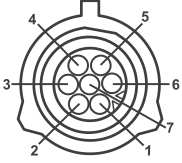

E

Fonksiyonlar / Functions

1. 1 - Stop / Stop
2. 2 - Park & İşaret / Tail & Side Marker
3. 3 - Geri Vites / Reverse
4. 4 - Geri Sis / Rear Fog
5. 5 - Boş / Not Used
6. 6 - Sinyal / Direction Indicator
7. 7 - Şase / Ground

STOP LAMBA / REAR LAMP

Yan Soketli / Side Connector

Socket	Bağlantı Tip Connector Type	Plakalık Lamba License Plate Lamp	Yön Position	Marstech Ref. No	Oem No
	AMP 1,5	●	Sol / LH	M 611260	20769775
			Sağ / RH	M 611261	20769776
	Gerçek İkaz Sireni Back Alarm Sys.		Sağ / RH	M 611210	20769777
	Cam Lens		RH = LH	M 611266	2080418

Ampül / Bulb : 1 PY 21W, 3 x P 21W, 2 x R 5W

E