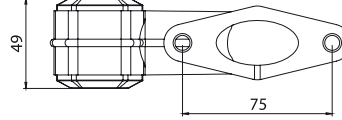

DORSE DIŞ İŞARET LAMBA
TRAILER END - OUTLINE MARKER LAMP

Özellik / Spec.	Marstech Ref. No
24V	M 720201