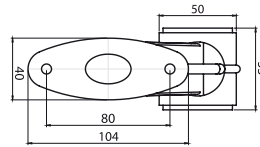

**DORSE DIŞ İŞARET LAMBA
TRAILER END - OUTLINE MARKER LAMP**

Özellik / Spec.	Marstech Ref. No
24V	M 720205