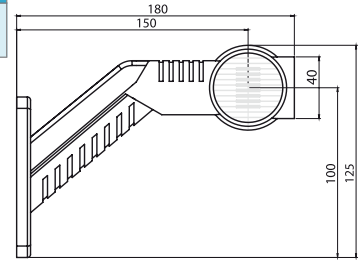

**DORSE DIŞ İŞARET LAMBA
TRAILER END - OUTLINE MARKER LAMP**

Özellik / Spec.	Marstech Ref. No
24V	M 720205