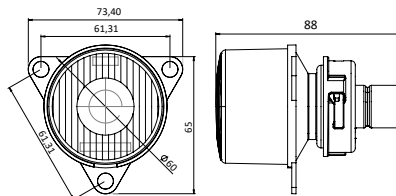

ÖN SİNYAL LAMBA / FRONT INDICATOR LAMP

Özellik / Spec	Yön / Position	Marstech Ref. No
Ampülsüz/ W- Out Bulb	RH = LH	M 720526

Ampül / Bulb : 1 x PY 21W, 12- 24V