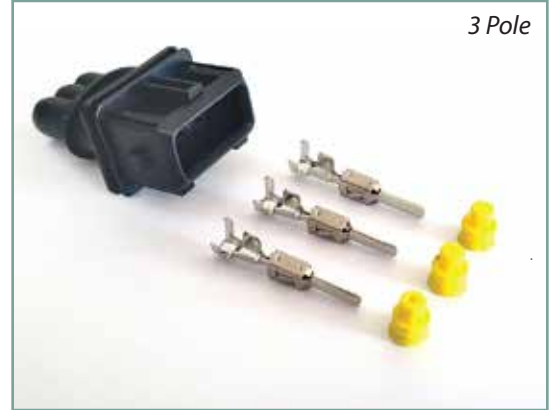

AMP JT 2.8 Soket Set
Socket Set
Marstech Ref. No
M 680054