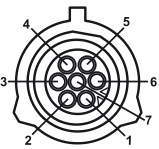

Fonksiyonlar / Functions

1. 1 - Stop / Stop
2. 2 - Sinyal / Direction Indicator
3. 3 - Boş / Not Used
4. 4 - Geri Sis / Rear Fog
5. 5 - Geri Vites / Reverse
6. 6 - Park & İşaret / Tail & Side Marker
7. 7 - Şase / Ground

STOP LAMBA / REAR LAMP

Yan Soketli / Side Connector

Socket	Bağlantı Tip Connector Type	Plakalık Lamba License Plate Lamp	Yön Position	Marstech Ref. No	Oem No
	AMP 1,5	●	Sol / LH	M 611617	20565103
			Sağ / RH	M 611618	20565106
	Geri İkaz Sireni Back Alarm Sys.		Sağ / RH	M 611667	
	Cam Lens		RH = LH	M 611629	20565107

Ampül / Bulb : 4 x P 21W, 3 x R 5W