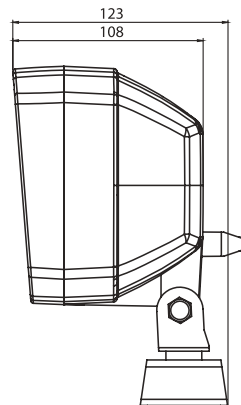

UNIVERSAL

ÇALIŞMA LAMBA / WORKING LAMP

Marstech
Ref. No

M 710510

Özellik / Spec

- Halojen Ampül	- Halogen Bulb
- Plastik gövde ve çerçeve	- Hi- impact plastic housing and frame
- Metal Reflektör	- Metal Reflector
- Şeffaf ve desenli cam	- Transparent and patterned lenses
- Spot / Geniş ışık	- Spot / Flood beam
- Kaplamalı çelik montaj aparatı	- Steel mounting bracket, zinc-plated
- Ayaklı montaj	- Pedestal mount

Opsiyon :

- H3 12V 55W

- Options :

- H3 12V 55W

Ampül / Bulb : 1 x H3, 24 V

Marstech
Ref. No

M 710511

Marstech
Ref. No

M 710506