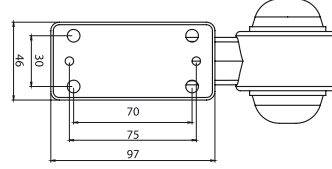

**DORSE DIŞ İŞARET LAMBA
TRAILER END - OUTLINE MARKER LAMP**

Özellik / Spec.	Marstech Ref. No
24V	M 720209