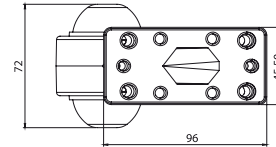

**DORSE DIŞ İŞARET LAMBA
TRAILER END - OUTLINE MARKER LAMP**

Özellik / Spec.	Marstech Ref. No
24V	M 720211