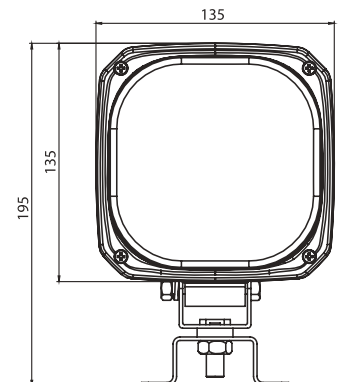

UNIVERSAL

ÇALIŞMA LAMBA / WORKING LAMP

Marstech
Ref. No

M 710510

Özellik / Spec

- Halojen Ampül	- Halogen Bulb
- Plastik gövde ve çerçeve	- Hi- impact plastic housing and frame
- Metal Reflektör	- Metal Reflector
- Şeffaf ve desenli cam	- Transparent and patterned lenses
- Spot / Geniş ışık	- Spot / Flood beam
- Kaplamalı çelik montaj aparatı	- Steel mounting bracket, zinc-plated
- Ayaklı montaj	- Pedestal mount

Opsiyon :

- H3 12V 55W

- Options :

- H3 12V 55W

Ampül / Bulb : 1 x H3, 24 V

Marstech
Ref. No

M 710511

Marstech
Ref. No

M 710506