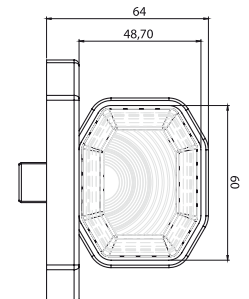

DORSE DIŞ İŞARET LAMBA
TRAILER END - OUTLINE MARKER LAMP

Özellik / Spec.	Marstech Ref. No
24V	M 720204