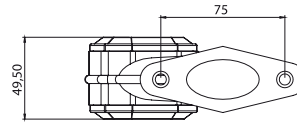

DORSE DIŞ İŞARET LAMBA
TRAILER END - OUTLINE MARKER LAMP

Özellik / Spec.	Marstech Ref. No
24V	M 720202