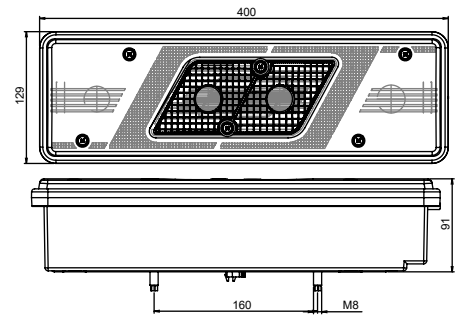

STOP LAMBA / TAIL LAMP

Özellik / Spec.	Yön / Position	Marstech Ref. No	Oem No
Duysuz / W- Out Socket	Sağ / Right	M 510445	BK31 13404 AG
Duysuz / W- Out Socket	Sol / Left	M 510446	BK31 13405 AG

FORD

TRANSIT TIPPER (PICK - UP)

2014 →

(E)