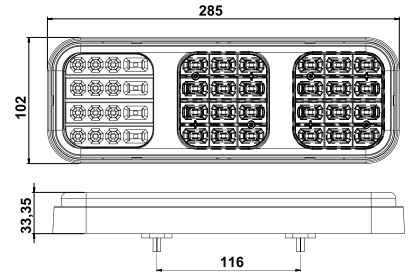

**LED KOMBİNASYON LAMBA
LED COMBINATION LAMP**

Kablo 45cm / Cable 45 cm

Özellik / Spec	Yön / Position	Marstech Ref. No
9 - 33V	RH = LH	M 720133