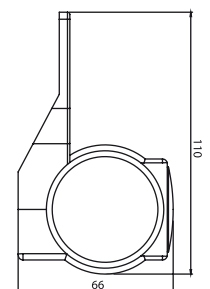

**DORSE DIŞ İŞARET LAMBA
TRAILER END - OUTLINE MARKER LAMP**

Özellik / Spec.	Marstech Ref. No
24V	M 720208