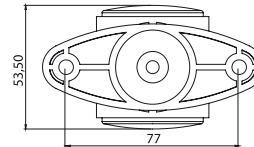

**DORSE DIŞ İŞARET LAMBA
TRAILER END - OUTLINE MARKER LAMP**

Özellik / Spec.	Marstech Ref. No
24V	M 720207