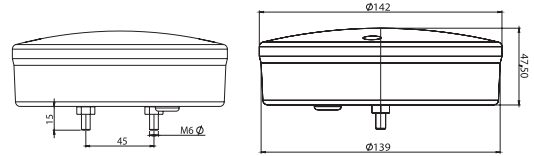

**FONKSİYONEL STOP LAMBA
MULTIFUNCTION REAR LAMP**

**Sinyal / Park / Stop / Geri Vites
Direction Indicator / Tail / Stop / Reverse**

Özellik / Spec	Yön / Position	Marstech Ref. No
24V	RH = LH	M 720120