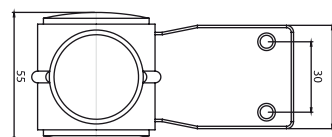

**DORSE DIŞ İŞARET LAMBA
TRAILER END - OUTLINE MARKER LAMP**

Özellik / Spec.	Marstech Ref. No
24V	M 720208