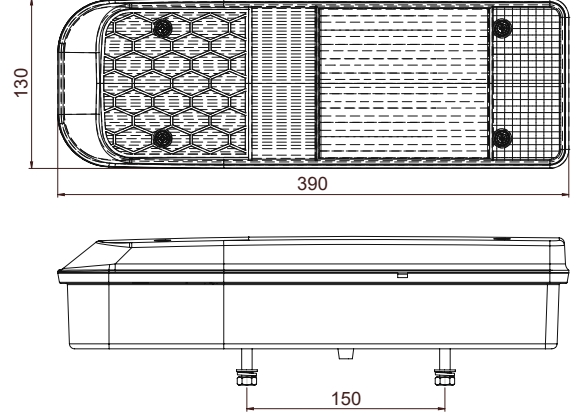

STOP LAMBA / REAR LAMP

Arka Soketli
Rear Connector

Socket	Bağlantı Tip Connector Type	Yön Position	Marstech Ref. No
	AMP 1,5	RH = LH	M 612210
	Tesisatlı W-Cable	RH = LH	M 612211
	Cam Lens	RH = LH	M 612212

Ampül / Bulb : 4 x P 21W, 2 x R5W