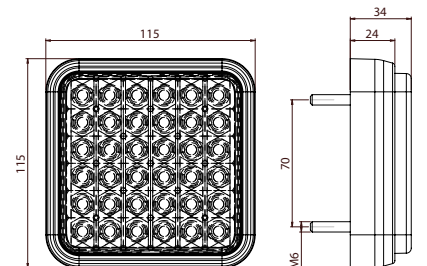

KARE LED GERİ VİTES LAMBA / SQUARE LED REVERSE LAMP

Özellik / Spec	Yön / Position	Marstech Ref. No
24V	RH = LH	M 720116