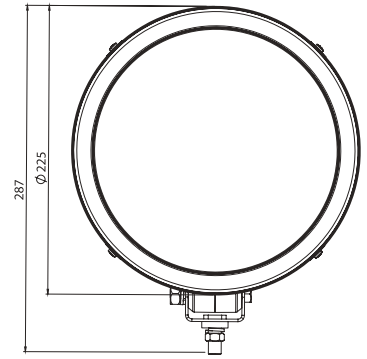

#### - Options :

- H1, 12-24 V
- Coloured frame choices:  
Black - Chrome
- LED colour choices:  
White - Amber

**UNIVERSAL****SPOT & LED POSİZYON LAMBA / SPOT & LED POSITION LAMP****E**