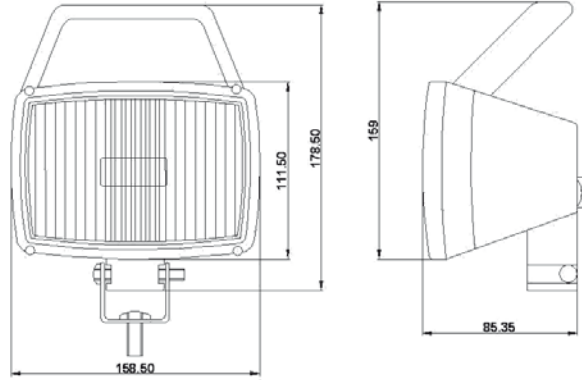

Opsiyon :

- H3 12V 55W

- Options :

- H3 12V 55W

 Ampül / Bulb : 1 x H3, 24 V

Marstech  
Ref. No

M 710507

Marstech  
Ref. No