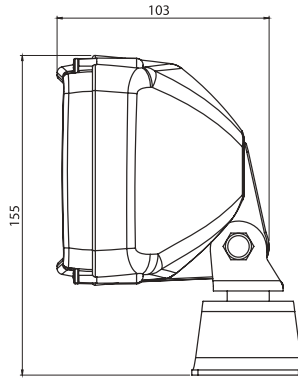

Opsiyon :

- H3 12V 55W

- Options :

- H3 12V 55W

 Ampül / Bulb : 1 x H3, 24 V

Marstech  
Ref. No

M 710511

Marstech  
Ref. No