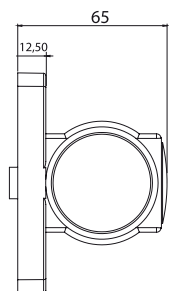

**DORSE DIŞ İŞARET LAMBA
TRAILER END - OUTLINE MARKER LAMP**

Özellik / Spec.	Marstech Ref. No
24V	M 720207