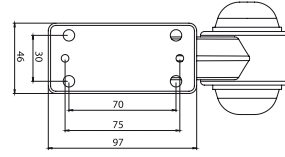

**DORSE DIŞ İŞARET LAMBA
TRAILER END - OUTLINE MARKER LAMP**

Özellik / Spec.	Marstech Ref. No
24V	M 720210