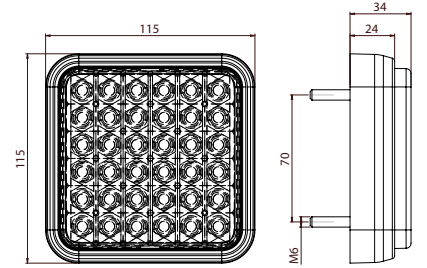

KARE LED STOP & PARK LAMBA / SQUARE LED STOP & TAIL LAMP

Özellik / Spec	Yön / Position	Marstech Ref. No
24V	RH = LH	M 720114