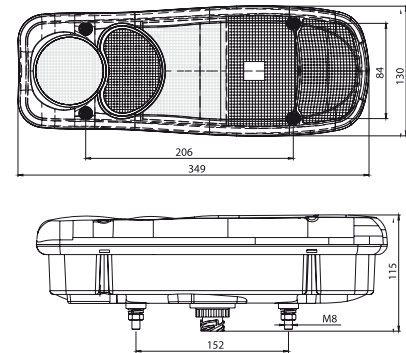

STOP LAMBA / REAR LAMP

Yan Soketli / Side Connector

Socket	Bağlantı Tip Connector Type	Plakalık Lamba License Plate Lamp	Yön Position	Marstech Ref. No	Oem No
	AMP 1,5	●	Sol / LH	M 612014	1625985
			Sağ / RH	M 612015	1625986
	Cam Lens		RH = LH	M 612016	1272653

Ampül / Bulb : 4 x P 21W, 3 x R 5W

DAF

LF

(E)