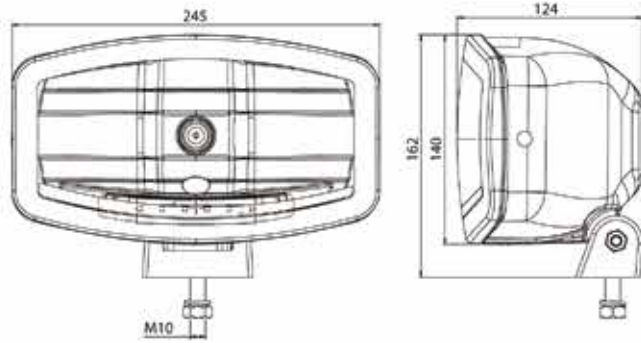

Options :

- H7, 12-24 V
- Coloured frame choices:
  Black - Chrome
- LED colour choices:
  White - Amber