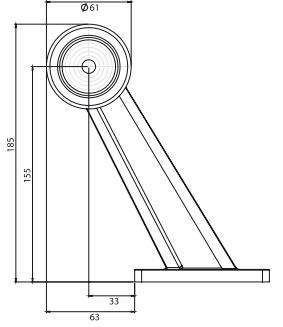

**DORSE DIŞ İŞARET LAMBA
TRAILER END - OUTLINE MARKER LAMP**

Özellik / Spec.	Marstech Ref. No
24V	M 720210